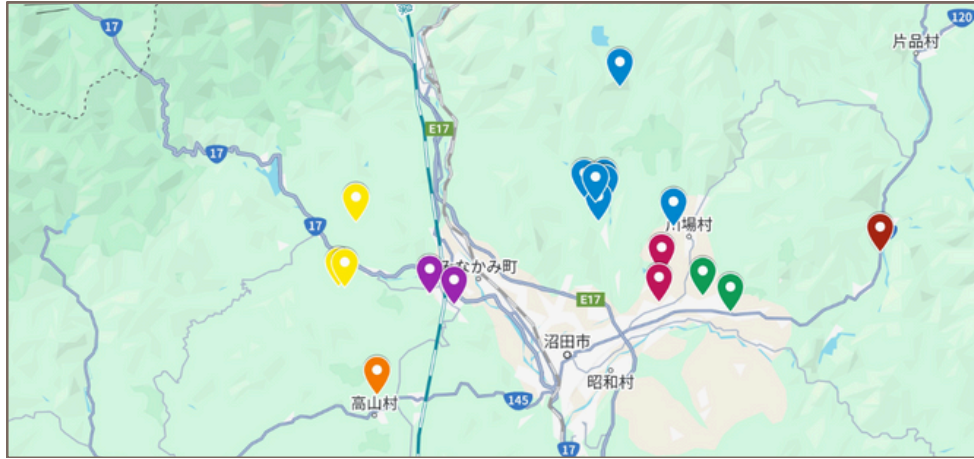

WOMAN apple SCHOOL

りんご女学校

1. Tokyo Station → (Joetsu Shinkansen, approx. 50 min) → Takasaki Station
2. Takasaki Station → (JR Joetsu Line, approx. 1 hour) → Numata Station

1. Tokyo (Nerima IC) → (Kan-etsu Expressway, approx. 1 hour 50 min) → Numata IC
2. Numata IC to Tone-Numata area (approx. 15-30 min)